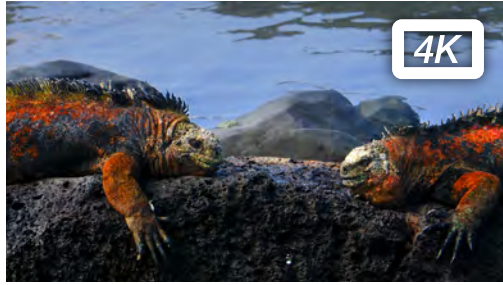

4K

Galapagos: Edge of the World

Format: 3 x 47 (4K)
Broadcaster: EBS

The Galapagos is home to a staggering array of creatures found nowhere else in the world. The unique ecosystems of these islands famously inspired Darwin's Theory of Evolution. Now, get to know the island's distinctive wildlife and understand the shifting and fascinating relationship between man and nature in this near-Eden.